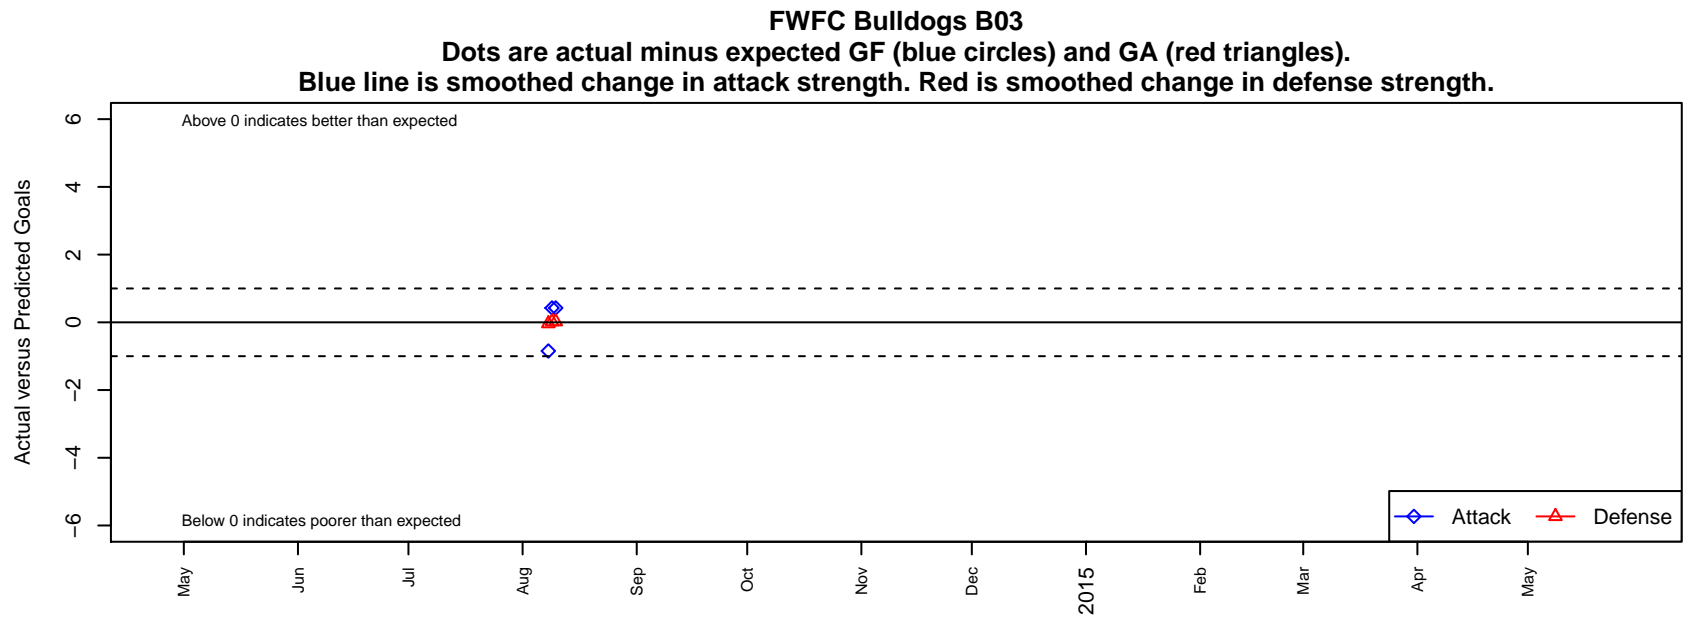

FWFC Bulldogs B03

Federal Way FC
Federal Way, WA
B03 total strength=-139
attack=0.05 defense=0.03

alt names used:
FWFC Bulldogs

Venues played:
2014 Blast Off BU11 D

date	home		away		venue	pred.home	pred.away
2014-08-10	Bellevue SC B03	6	FWFC Bulldogs B03	1	2014 Blast Off BU11 D	6.02	0.58
2014-08-09	Bellevue SC B03	6	FWFC Bulldogs B03	1	2014 Blast Off BU11 D	6.02	0.58
2014-08-08	FWFC Bulldogs B03	0	SCORE Eagles Red B03	4	2014 Blast Off BU11 D	0.85	3.96